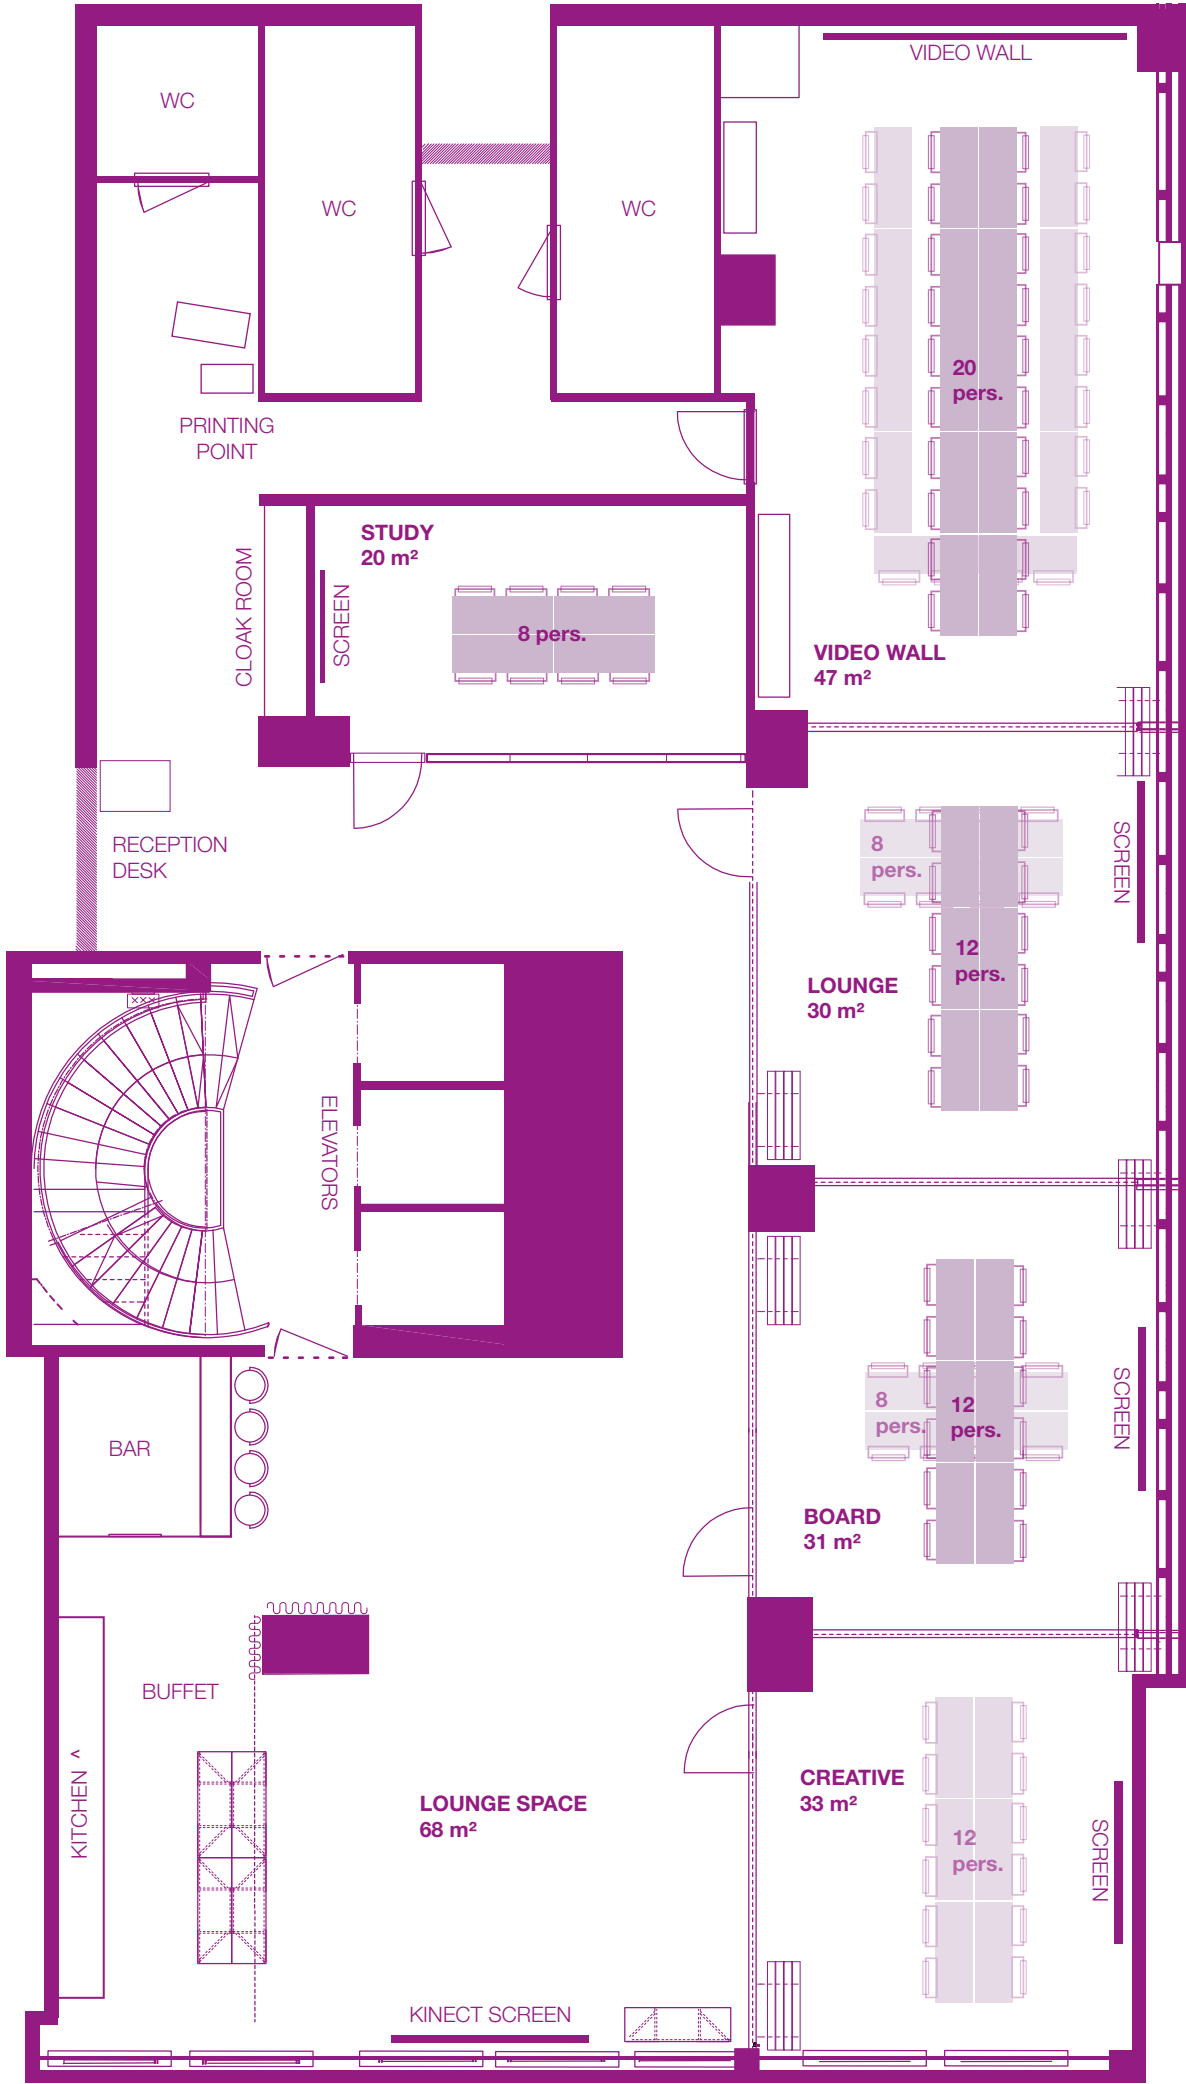

DINNER
U-SHAPE

ALEKSANTERINKATU